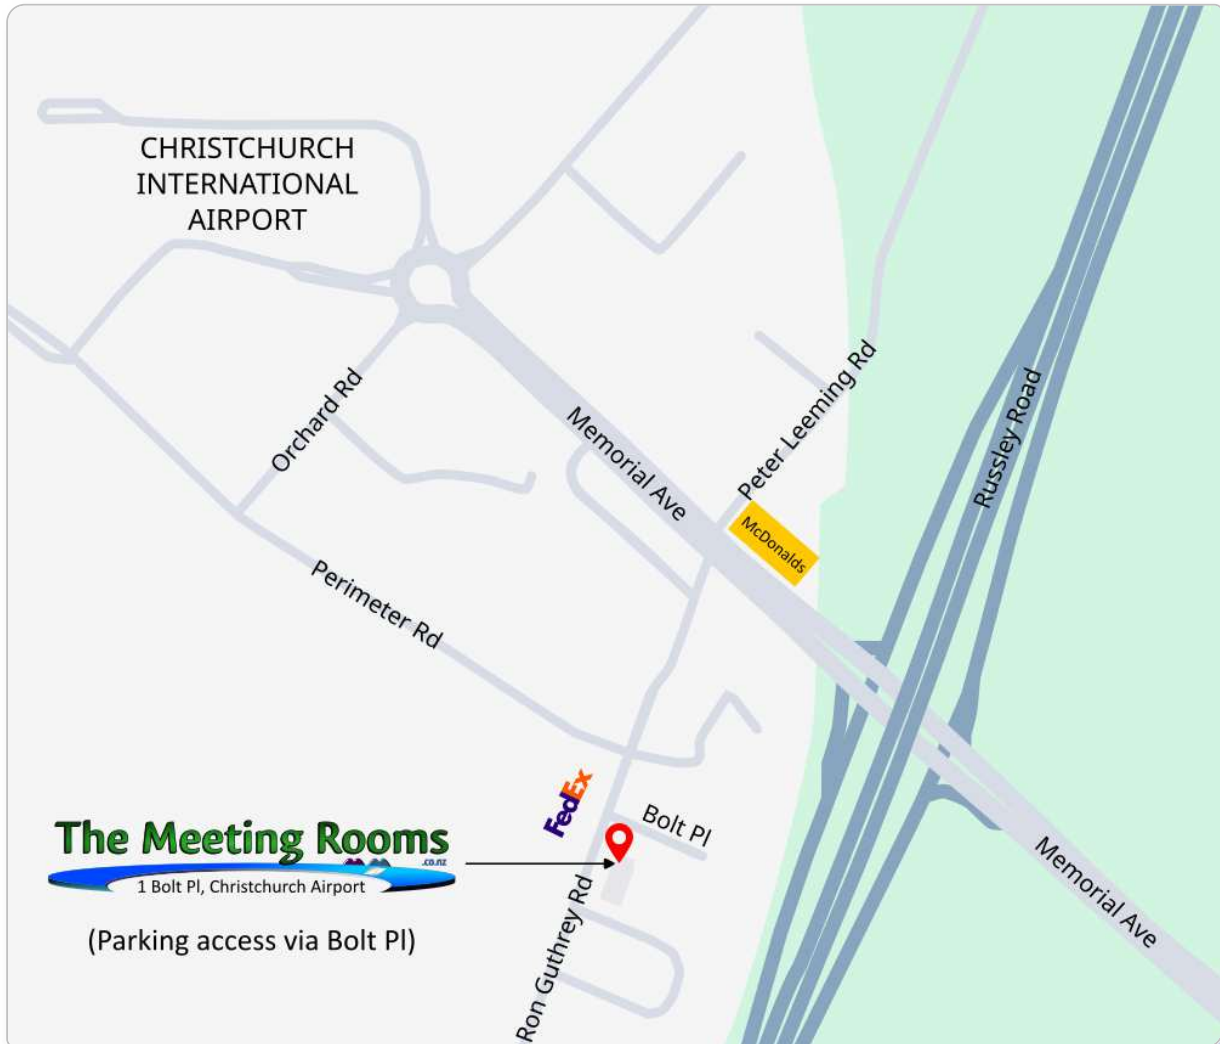

Location

Conveniently Located at Christchurch Airport

The Meeting Rooms is located at **1 Bolt Place, Christchurch Airport**; off Ron Guthrey Road and across the road from FedEx

Just an 800m walk from the Airport terminal buildings.

Detailed parking information is available on our Parking Info page.

Parking Information

The Meeting Rooms free parking areas are denoted below and highlighted green.

- Parking is limited and we encourage carpooling where applicable.
- Additional parking is available on the street

Path From Airport Terminal

The Meeting Rooms is located at 1 Bolt Place, Christchurch Airport, off Ron Guthrey Road and across the road from FedEx.

Just 800m from the airport terminal buildings: Follow the red dotted line on the map below.