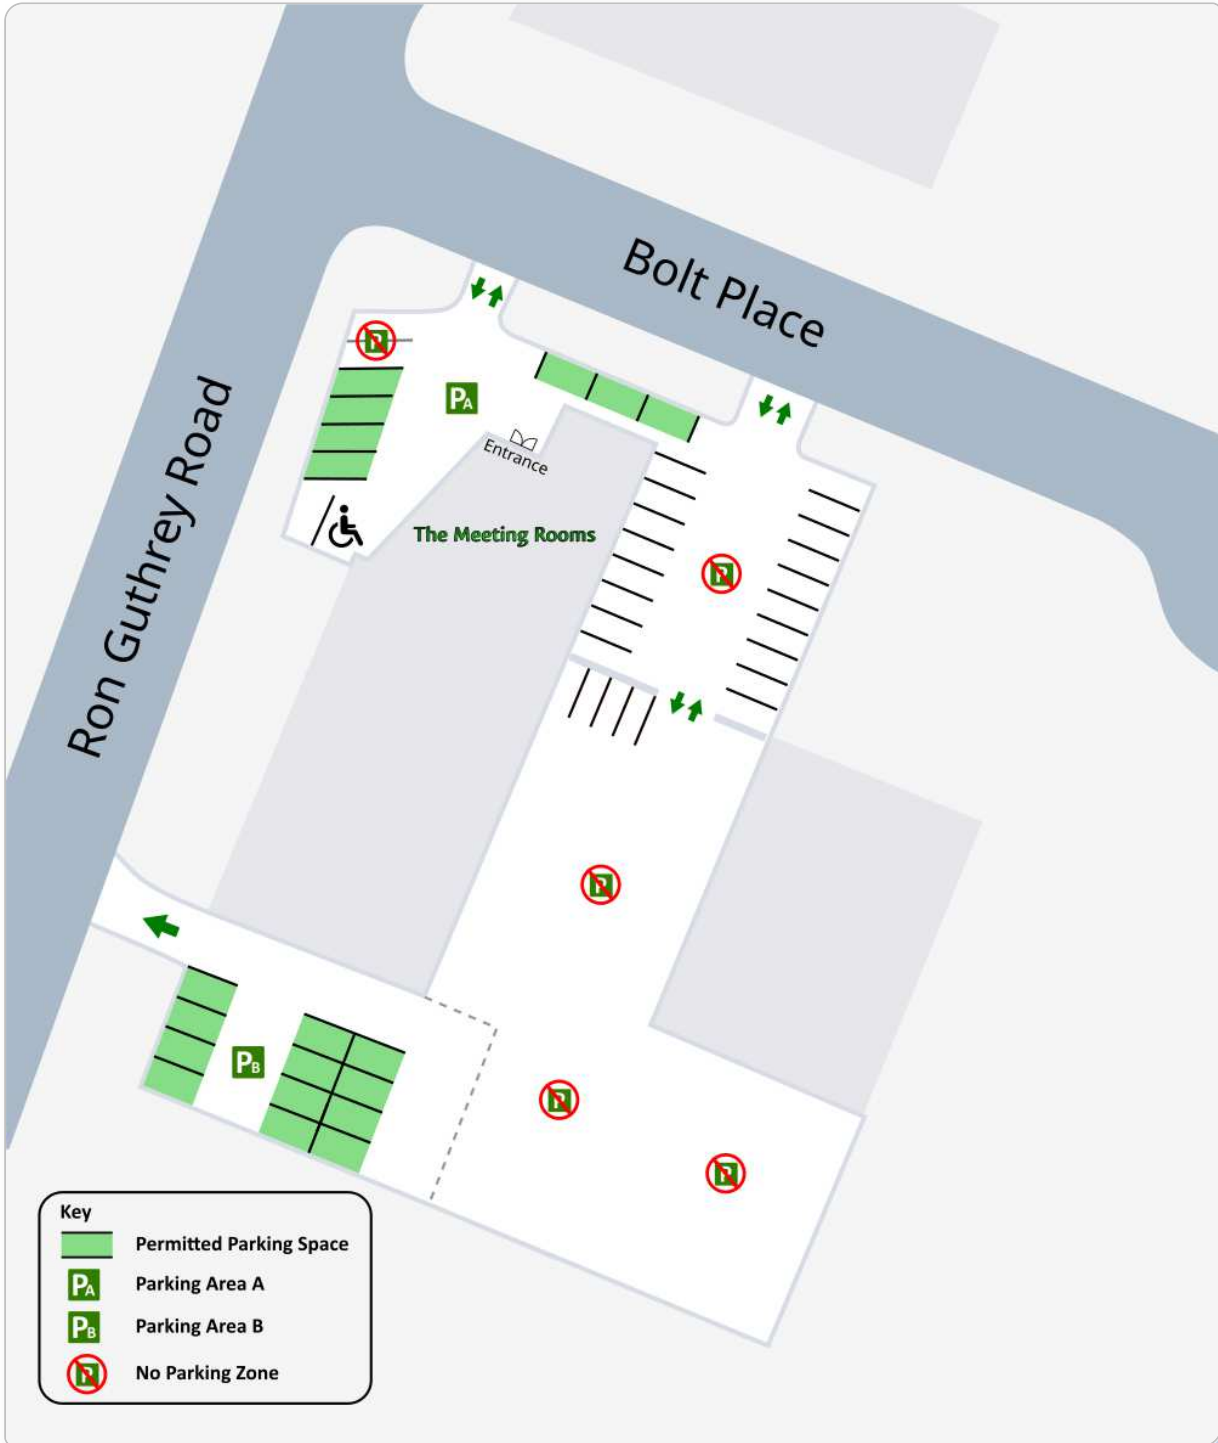

Location

Conveniently Located at Christchurch Airport

The Meeting Rooms is located at **1 Bolt Place, Christchurch Airport**; off Ron Guthrey Road and across the road from FedEx

Just an 800m walk from the Airport terminal buildings.

Detailed parking information is available on our Parking Info page.

Parking Information

The Meeting Rooms free parking areas are denoted below and highlighted green.

- Parking is limited and we encourage carpooling where applicable.
- Additional parking is available on the street

BEWARE: Parking outside of the areas indicated above or in an area not otherwise instructed runs the very significant risk of being towed at the instigation of the parking space's owner. Parking on the grass or other undesignated parking areas runs the probable risk of being ticketed/towed by Christchurch International Airport Limited.

Path From Airport Terminal

The Meeting Rooms is located at 1 Bolt Place, Christchurch Airport, off Ron Guthrey Road and across the road from FedEx.

Just 800m from the airport terminal buildings: Follow the red dotted line on the map below.